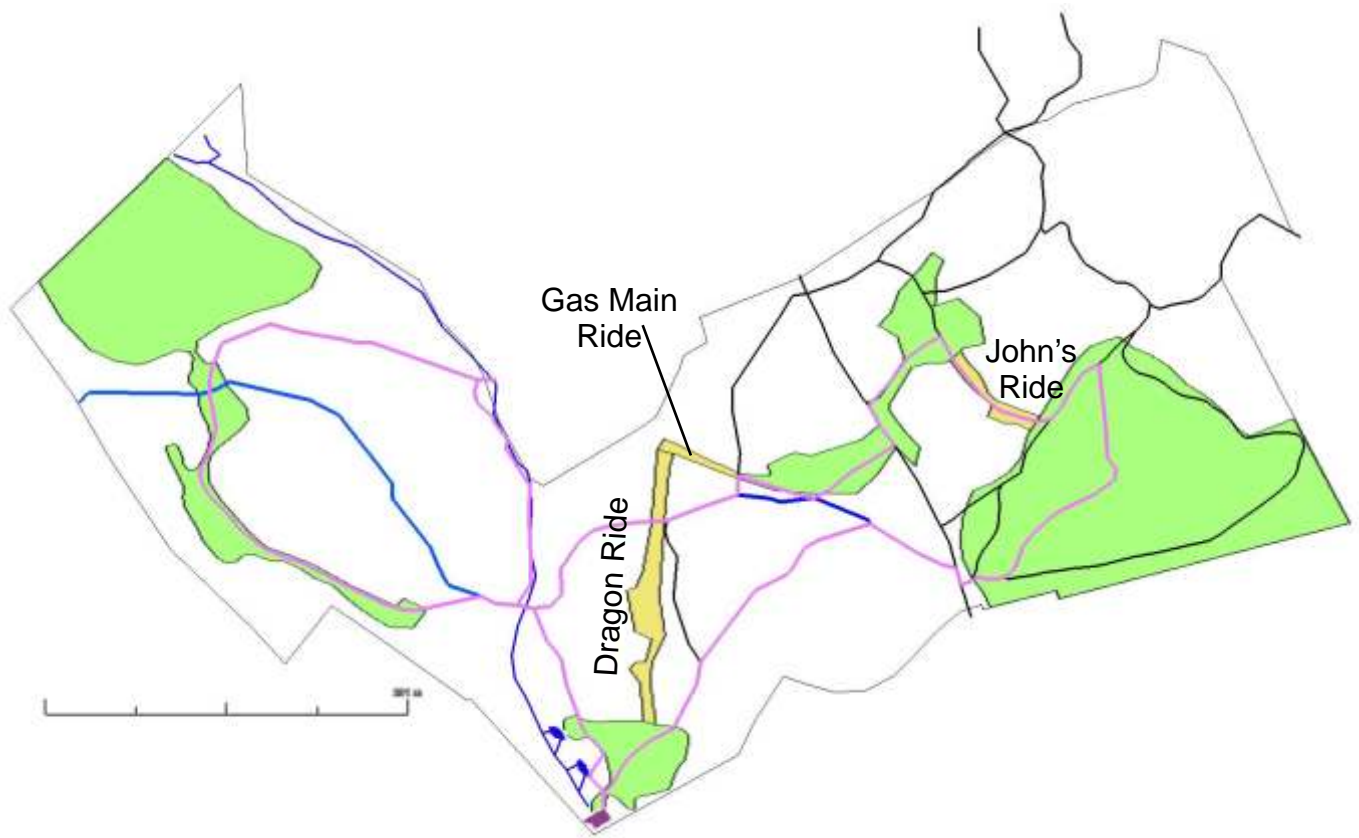

500 metres

Grey: Tree preservation area orders.

Red: Tree preservation orders groups and woodlands.

Screen shot of Harrow Council online planning map.

Map 3 Stanmore Country Park: Green belt and conservation areas

500 metres

Green shows green belt areas within borough of Harrow.

Red shows conservation areas.

Overlap of green and red in the northwest appears brown.

Screen shot of Harrow Council online planning map.

Map 4 Stanmore Country Park: Ancient woodland

500 metres

Green, vertical hatching: Ancient and semi-natural woodland.

Screen shot of Natural England Magic map.

Map 5: Stanmore Country Park: Habitat types

KML overlay on Google Earth base by Steve Bolsover

Map 6: Stanmore Country Park: Paths and woodland rides

200 metres

Open grassland

Woodland rides

Nature trail

London LOOP connector

Other paths

KML overlay on Google Earth base by Steve Bolsover