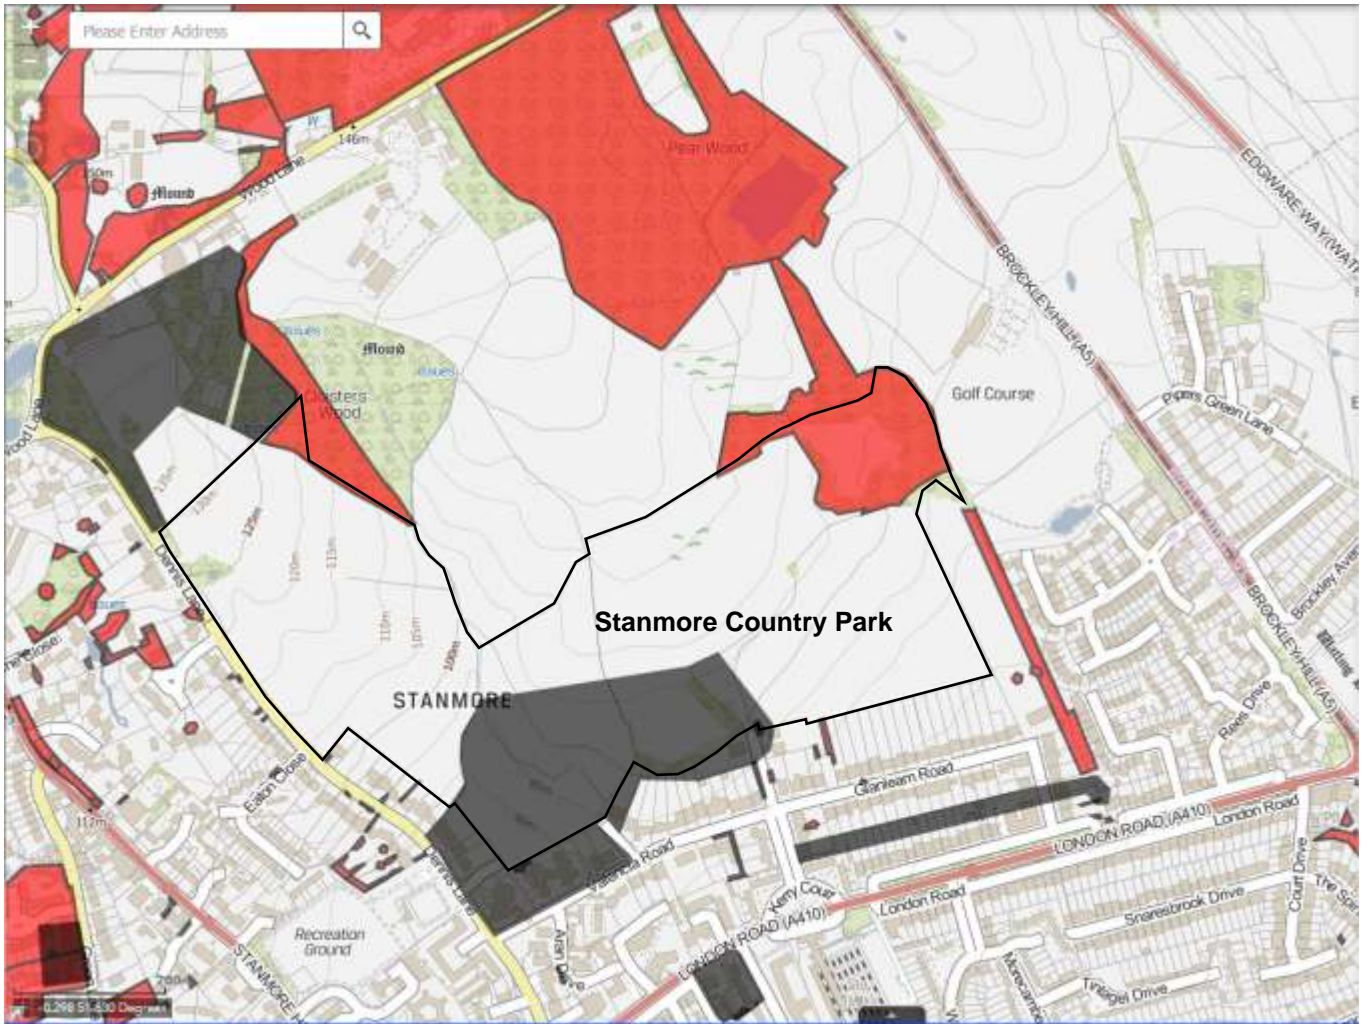

Appendix 1: Maps for management plan

Map 1 Stanmore Country Park: Location and compartments

500 metres

Main image from Google Earth. KML overlay by Steve Bolsover.

Map 2 Stanmore Country Park: Tree preservation orders

500 metres

Grey: Tree preservation area orders.

Red: Tree preservation orders groups and woodlands.

Screen shot of Harrow Council online planning map.

Map 3 Stanmore Country Park: Green belt and conservation areas

500 metres

Green shows green belt areas within borough of Harrow.

Red shows conservation areas.

Overlap of green and red in the northwest appears brown.

Screen shot of Harrow Council online planning map.

Map 4 Stanmore Country Park: Ancient woodland

Red dots: veteran oaks surveyed in 2016 and 2017. The oaks are located along the lines of the historic field boundaries, indicating that they grew up in those boundaries while the main part of the site was open fields.