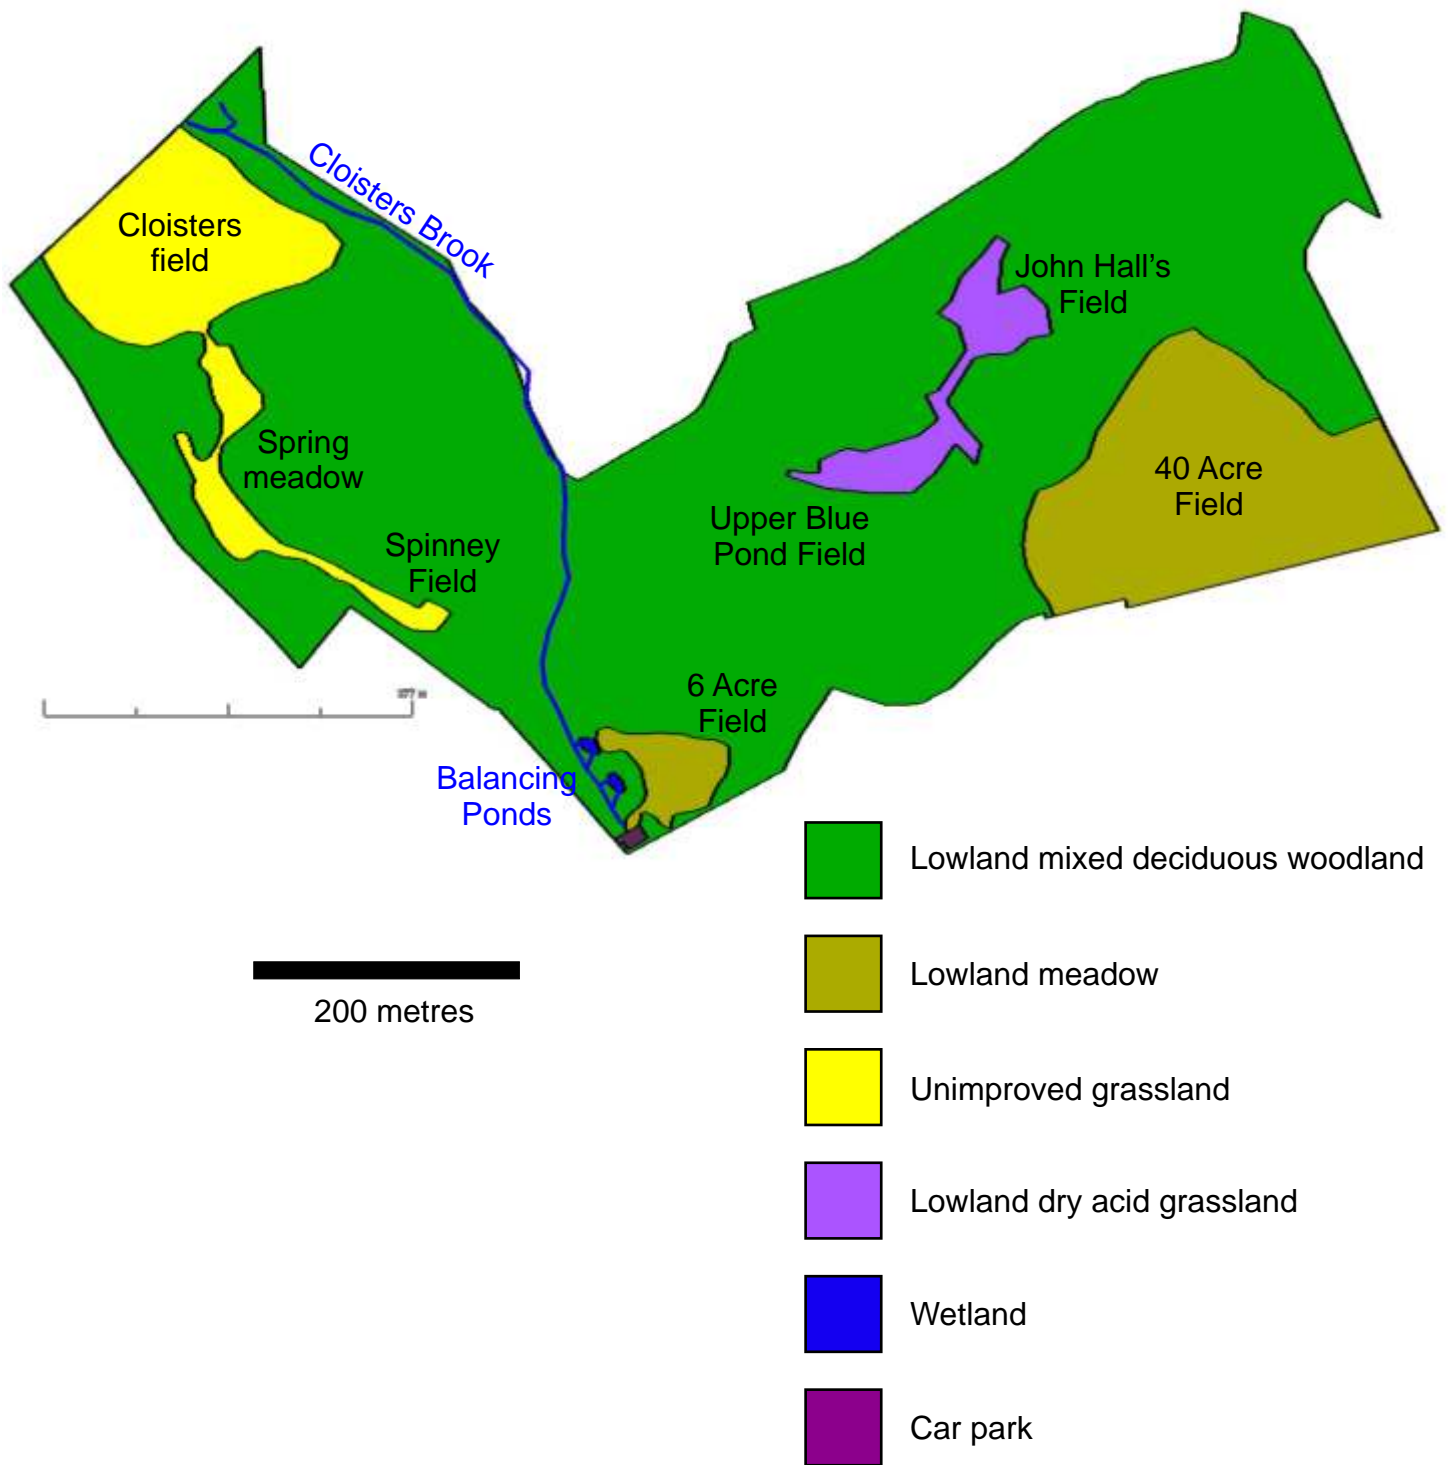

500 metres

Green shows green belt areas within borough of Harrow.

Red shows conservation areas.

Overlap of green and red in the northwest appears brown.

Screen shot of Harrow Council online planning map.

Map 4 Stanmore Country Park: Ancient woodland

500 metres

Green, vertical hatching: Ancient and semi-natural woodland.

Screen shot of Natural England Magic map.

Map 5: Stanmore Country Park: Habitat types

KML overlay on Google Earth base by Steve Bolsover

Map 6: Stanmore Country Park: Paths and woodland rides

200 metres

Open grassland

Woodland rides

Nature trail

London LOOP connector

Other paths

KML overlay on Google Earth base by Steve Bolsover

Red dots: veteran oaks surveyed in 2016 and 2017. The oaks are located along the lines of the historic field boundaries, indicating that they grew up in those boundaries while the main part of the site was open fields.