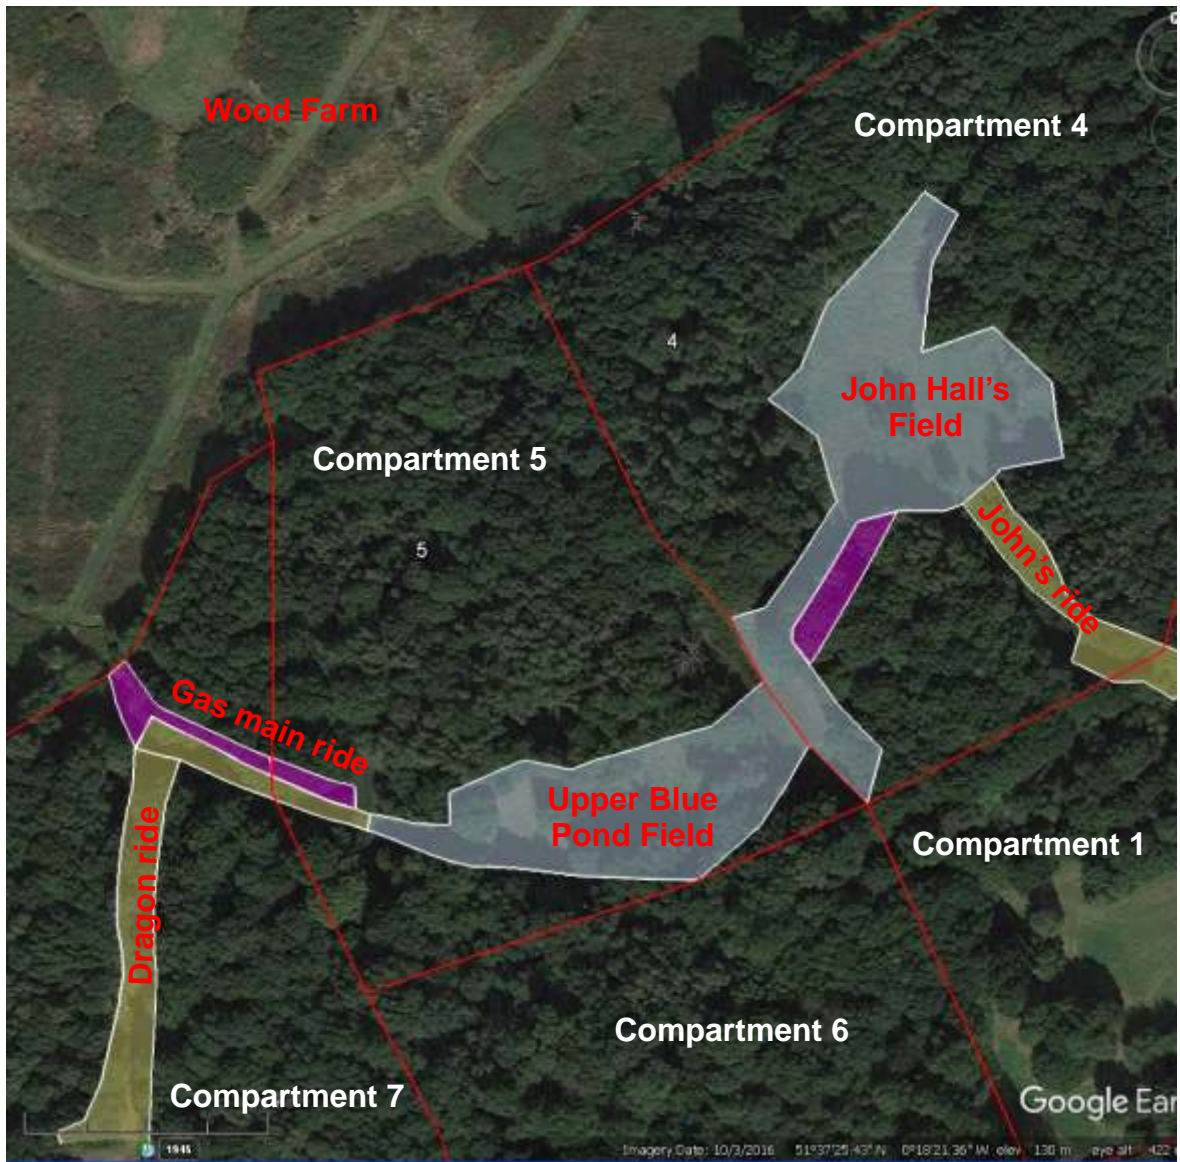

Map 6: Stanmore Country Park: Paths and woodland rides

200 metres

Open grassland

Woodland rides

Nature trail

London LOOP connector

Other paths

KML overlay on Google Earth base by Steve Bolsover

Map 7: Stanmore Country Park: Relict field boundaries and veteran oaks

200 metres

Main image: aerial photo taken December 1945. Field boundaries are clear. These boundaries are still clear on the ground as raised embankments, usually with a parallel ditch.

Red dots: veteran oaks surveyed in 2016 and 2017. The oaks are located along the lines of the historic field boundaries, indicating that they grew up in those boundaries while the main part of the site was open fields.

Main image from Google Earth. KML overlay by Steve Bolsover.

Map 8 Stanmore Country Park

Proposed clearance to widen links between open grassland areas

100 metres

Existing open areas of lowland dry acid grassland