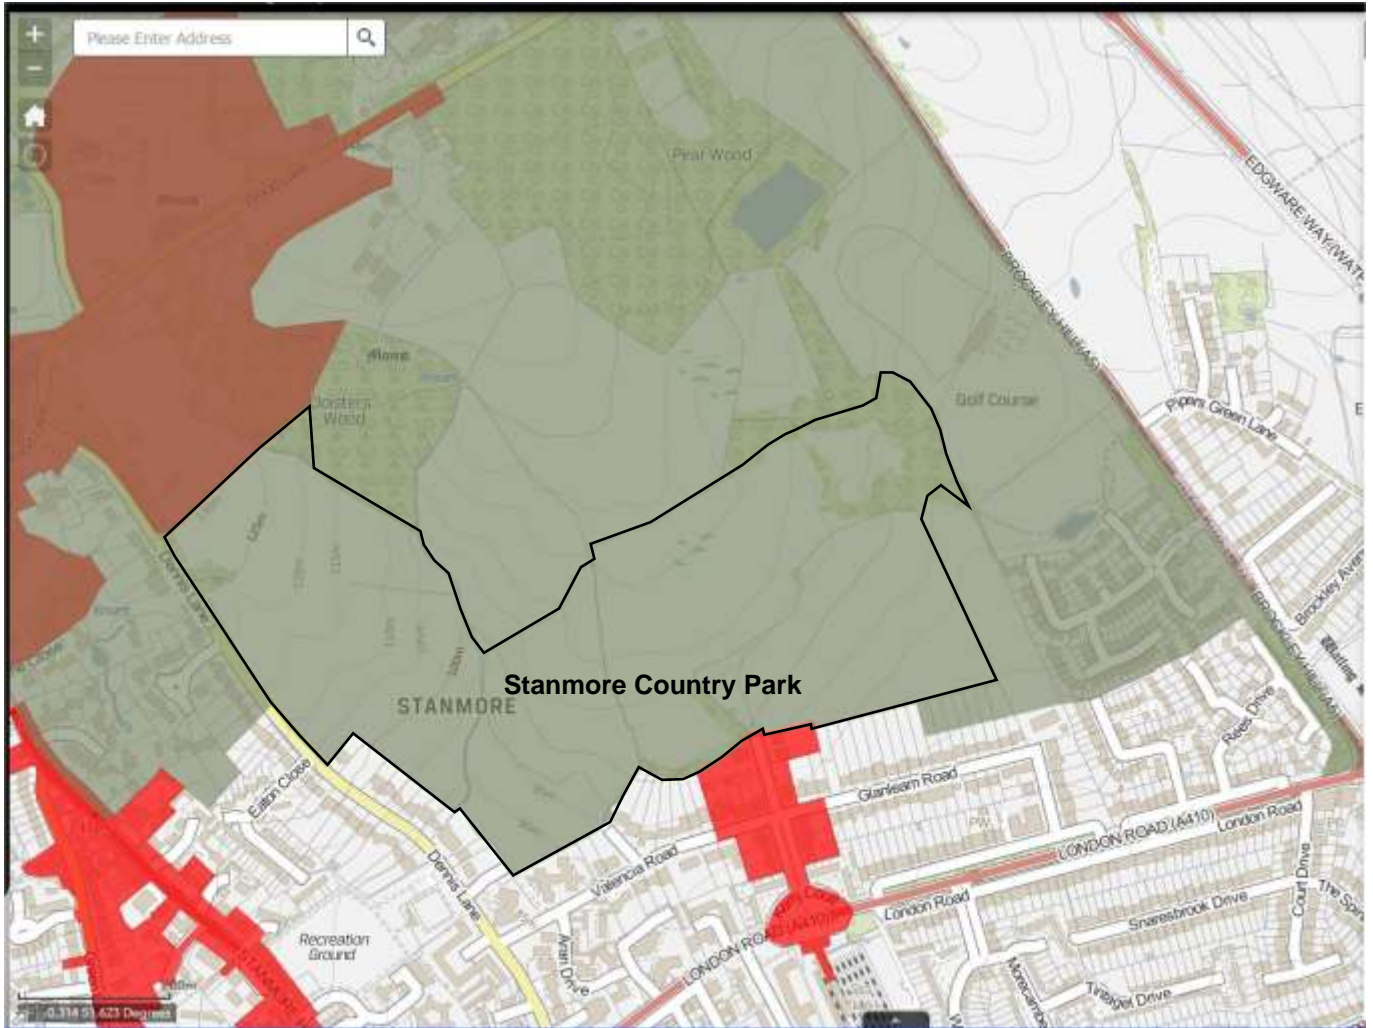

Appendix 1: Maps for management plan

Map 1 Stanmore Country Park: Location and compartments

500 metres

Main image from Google Earth. KML overlay by Steve Bolsover.

Map 2 Stanmore Country Park: Tree preservation orders

500 metres

Grey: Tree preservation area orders.

Red: Tree preservation orders groups and woodlands.

Screen shot of Harrow Council online planning map.

Map 3 Stanmore Country Park: Green belt and conservation areas

500 metres

Green shows green belt areas within borough of Harrow.

Red shows conservation areas.

Overlap of green and red in the northwest appears brown.

Screen shot of Harrow Council online planning map.

Map 4 Stanmore Country Park: Ancient woodland

Red dots: veteran oaks surveyed in 2016 and 2017. The oaks are located along the lines of the historic field boundaries, indicating that they grew up in those boundaries while the main part of the site was open fields.