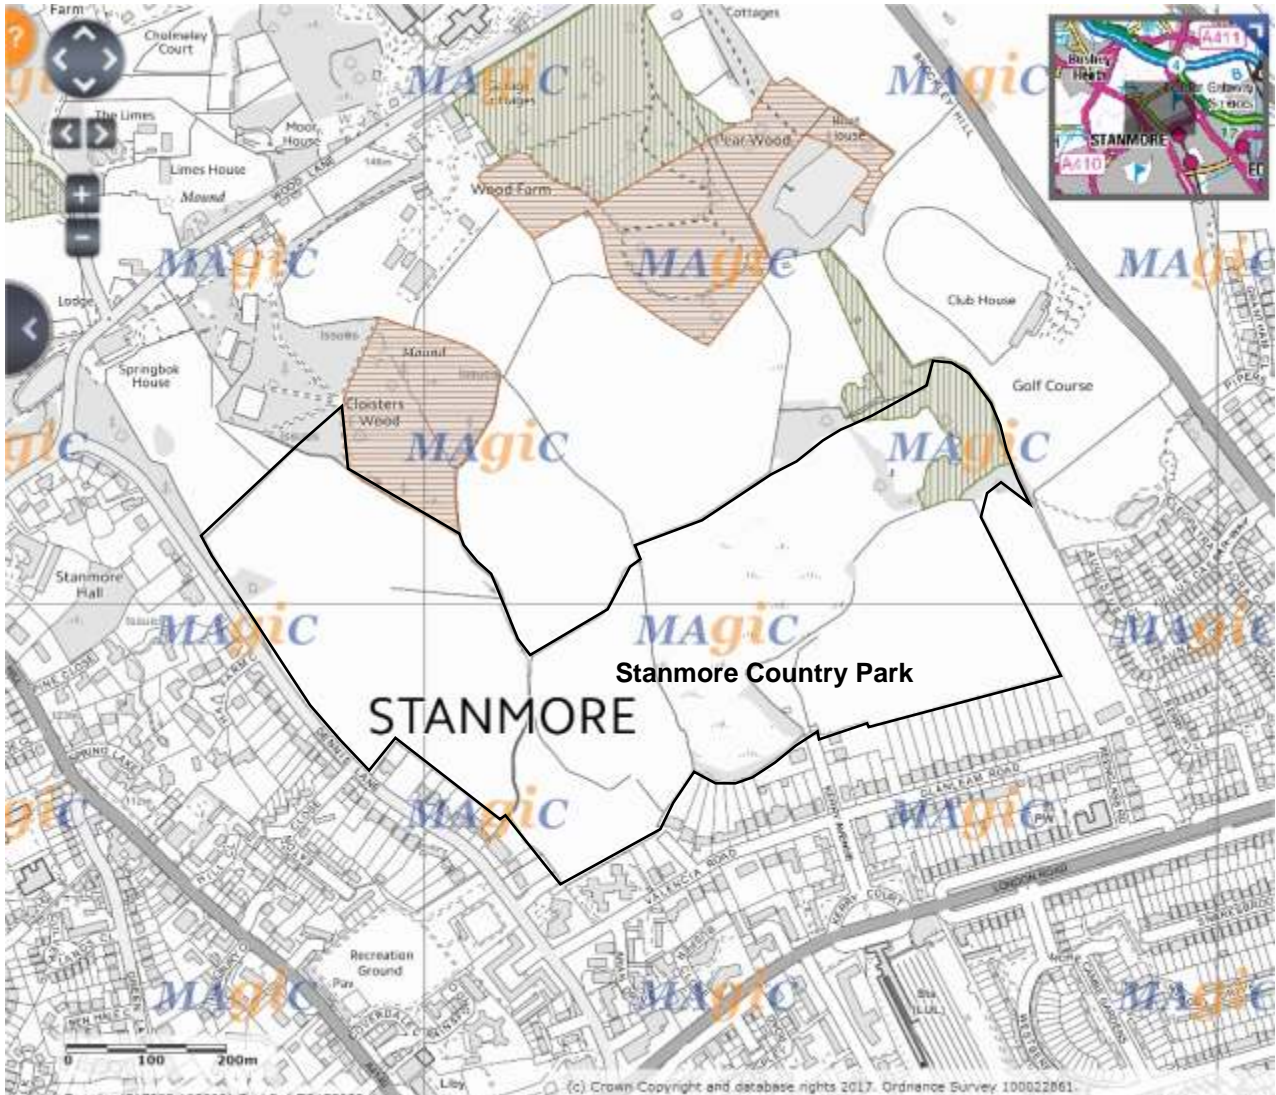

500 metres

Green shows green belt areas within borough of Harrow.

Red shows conservation areas.

Overlap of green and red in the northwest appears brown.

Screen shot of Harrow Council online planning map.

Map 4 Stanmore Country Park: Ancient woodland

500 metres

Green, vertical hatching: Ancient and semi-natural woodland.

Screen shot of Natural England Magic map.

Map 5: Stanmore Country Park: Habitat types

KML overlay on Google Earth base by Steve Bolsover

Map 6: Stanmore Country Park: Paths and woodland rides

200 metres

Open grassland

Woodland rides

Nature trail

London LOOP connector

Other paths

KML overlay on Google Earth base by Steve Bolsover

Red dots: veteran oaks surveyed in 2016 and 2017. The oaks are located along the lines of the historic field boundaries, indicating that they grew up in those boundaries while the main part of the site was open fields.